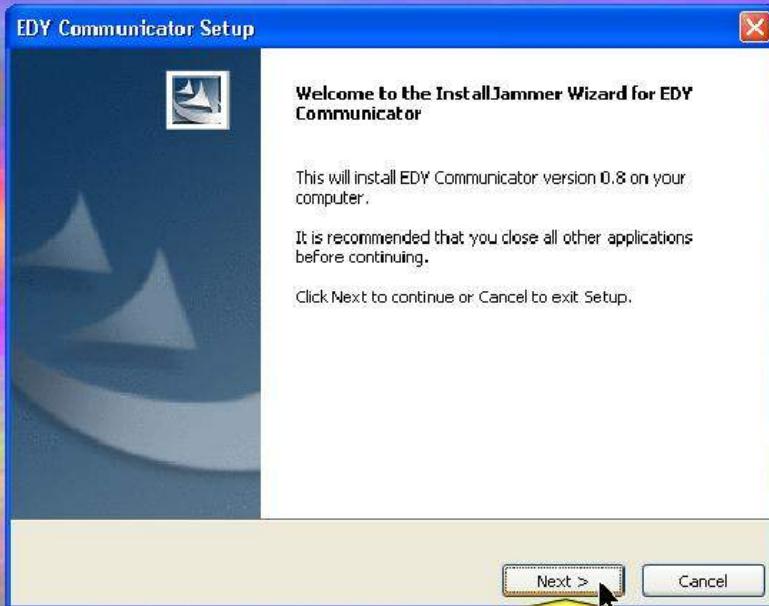

Πατήστε "Next" για συνέχεια...